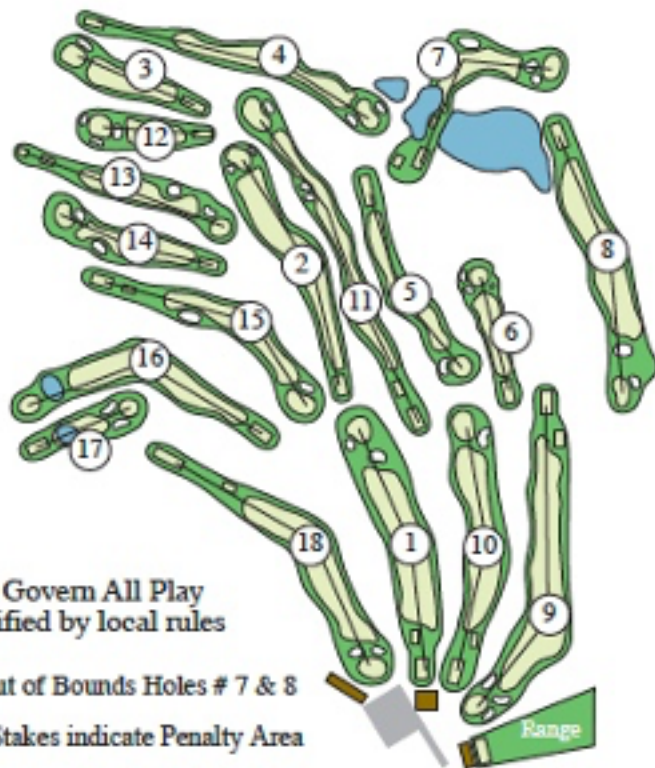

Foxborough Country Club
33 Walnut Street • Foxborough, MA 02035
(508) 543-4661 • www.foxboroughccc.com

USGA Rules Govern All Play
Except as modified by local rules

- White Stakes: Out of Bounds Holes # 7 & 8
- Red & Yellow Stakes indicate Penalty Area
- All paths for golf cars, artificially surfaced or not, and extensions thereof, are deemed to be obstructions
- Keep ALL golf cars at least 30 feet from the green
- Distance Markers: Blue 200, White 150, Red 100. Markers measured to the center of the green